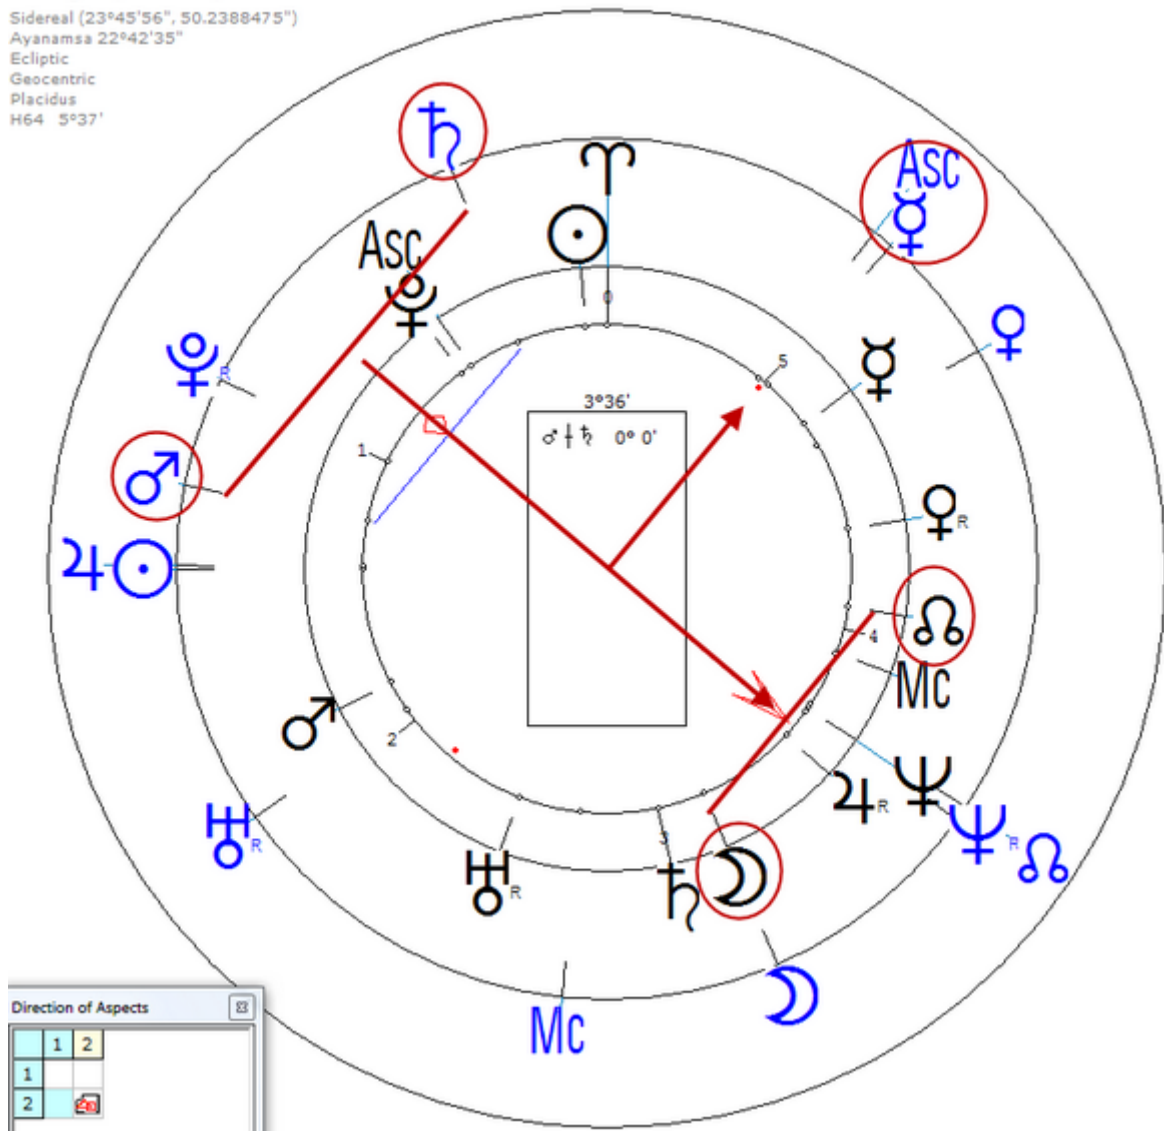

On 6/06/1973, he committed suicide in Los Angeles by overdosing on pills.

Lunar Return (Harmonic 64)

Lunar ♂/♁ = Lunar ♀ = ☾n/♁n

**Getty, George Franklin**  
9 July 1924 Wed 9:00 (GMT-8) 34n03 118w15  
Los Angeles, California, USA  
Sidereal (23°45'56", 50.2388475")  
Ayanamsa 22°42'35"  
Ecliptic  
Geocentric  
Placidus  
H64 5°37'